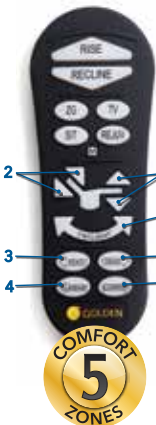

EZ Sleeper

MAXICOMFORT® Series PR761

Model Number	PR761-MLA
Size	Medium/Large
Weight Capacity	375 LBS
Positioning	Maxicomfort
Comfort Zone(s)	5
Twilight Technology	YES
Chaise Seat	YES
Pocketed Coil Seat	YES
Back Type	Seam
Removable Back Option	NO
Head Rest Cover	NO
Arm Rest Covers	NO
Overall Width	34"
Overall Height	46"
Width Between Arms	22"
Floor to Top of Seat	21"
Seat Depth	21"
Seat to Top of Back	30"
Seat to Top of Arm	8"
Distance Required from Wall Reclined	24"
Extension Reclined from Back of Seat to End of Foot Rest	43"
Life Time Warranty, Chair Frame, Lift Frame, Recline Mechanism	YES
Warranty on Electrical parts	3 YR
Pro Rated Years 4 Thru 7	YES
Warranty on Mechanical Labor	3 YR
Warranty on Electrical Labor	1 YR
Hand Control Routing	Inside Arm
Extra Pocket Option	Standard
Heat & Massage Option	NO
Articulating Headrest Option	Standard
Adjustable Lumbar Option	Standard
AutoFlex Option	NO
Foot Rest Extension Option	NO
Straight Lift Option	NO
USB Charging Port	Control Box
Battery Backup	NO
Place of Origin	USA

SmartTek Diagnostic System STANDARD on all Golden models.

TWILIGHT

The World's Most Advanced
Power Positioning Lift Recliner
with Patented Twilight Technology!

Shown in Bourbon

HEALTHY BENEFITS:

- Elevates Feet Above Heart
- Supports Natural 'S' Shape of Spine
- Alleviates Pressure On Lungs
- Distributes Weight
- Relieves Pressure Points
- Encourages Proper Posture
- Stylish New Track Arm Design
- Available in Luxurious Brisa® Fabrics With Breathable Technology

Comfort Zone™

by GOLDEN

Comfort Zones 1 - 5 This positioning system incorporates all five adjustable comfort zones to create the ultimate wellness comfort experience with our patented Twilight Technology. Each Comfort Zone can be adjusted independently by using the exclusive AutoDrive™ hand control.